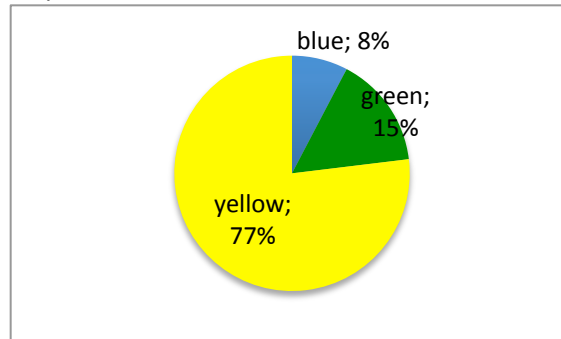

Science and Mathematics
Enrollment for Spring 2013 as of 1/17/13

Biology

includes: BIOL, CHEM, PHYS, MTH

Health Sciences

includes: BIOL, ANAT, MICR, PHSI, SOCI, PSY, CAS, HLTH, NUTR, MTH

Mathematics

Computer Science

includes: CSCI, MTH

Science and Mathematics
Enrollment for Spring 2013 as of 1/17/13

Chemistry

includes: CHEM, MTH, PHYS

Engineering

includes: ENGR, MTH, CHEM, CSCI, PHYS

blue = all sections of course have open seats

green = some sections open, some have waitlist

yellow = all sections have waitlist

pink = all have waitlist, some of waitlists are full (class closed)

red = all waitlists are full (all closed)