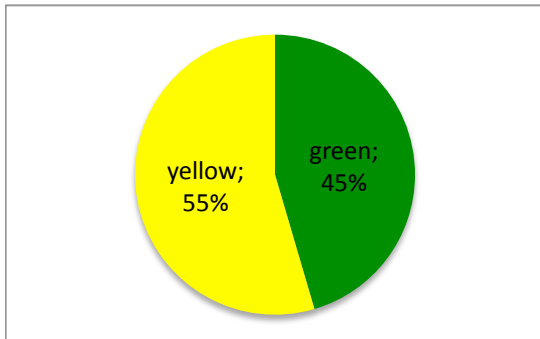

Mathematics