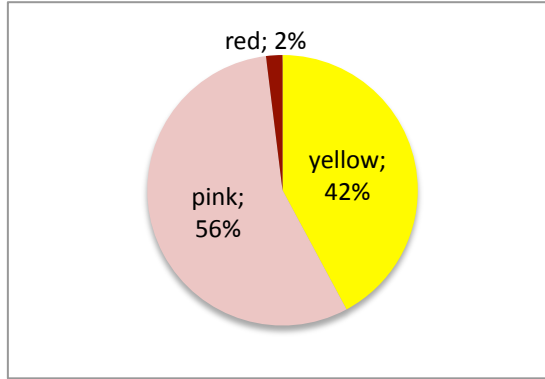

Science and Mathematics
Enrollment for Spring 2013 as of 1/17/13

Biology

includes: BIOL, CHEM, PHYS, MTH

Health Sciences

includes: BIOL, ANAT, MICR, PHSI, SOCI, PSY, CAS, HLTH, NUTR, MTH

Mathematics

Computer Science

includes: CSCI, MTH

Science and Mathematics
Enrollment for Spring 2013 as of 1/17/13

Chemistry

includes: CHEM, MTH, PHYS

Engineering

includes: ENGR, MTH, CHEM, CSCI, PHYS

blue = all sections of course have open seats

green = some sections open, some have waitlist

yellow = all sections have waitlist

pink = all have waitlist, some of waitlists are full (class closed)

red = all waitlists are full (all closed)