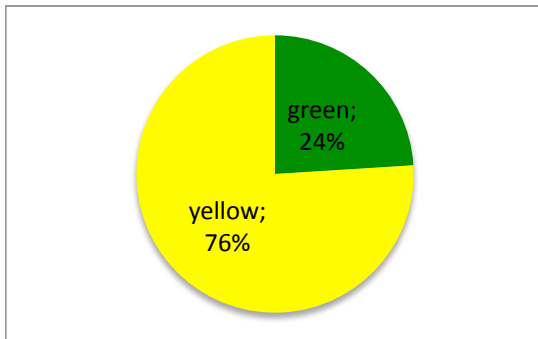

includes: CSCI, MTH

Science and Mathematics
Enrollment for Spring 2013 as of 1/17/13

Chemistry

includes: CHEM, MTH, PHYS

Engineering

includes: ENGR, MTH, CHEM, CSCI, PHYS

blue = all sections of course have open seats

green = some sections open, some have waitlist

yellow = all sections have waitlist

pink = all have waitlist, some of waitlists are full (class closed)

red = all waitlists are full (all closed)