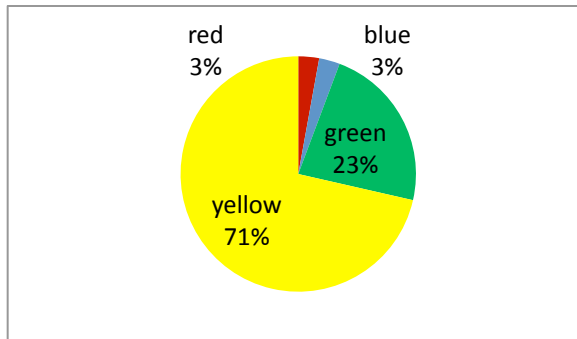

includes: CSCI, MTH

Science and Mathematics
Enrollment for Spring 2013 as of 1/17/13

Chemistry

includes: CHEM, MTH, PHYS

Engineering

includes: ENGR, MTH, CHEM, CSCI, PHYS

blue = all sections of course have open seats

green = some sections open, some have waitlist

yellow = all sections have waitlist

pink = all have waitlist, some of waitlists are full (class closed)

red = all waitlists are full (all closed)