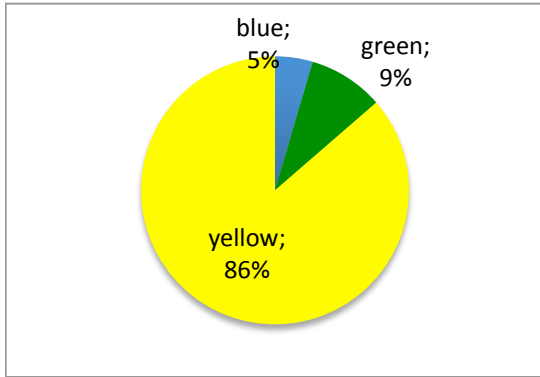

Science and Mathematics
Enrollment for Spring 2013 as of 1/17/13

Biology

includes: BIOL, CHEM, PHYS, MTH

Health Sciences

includes: BIOL, ANAT, MICR, PHSI, SOCI, PSY, CAS, HLTH, NUTR, MTH

Mathematics

Computer Science

includes: CSCI, MTH

Science and Mathematics
Enrollment for Spring 2013 as of 1/17/13

Chemistry

includes: CHEM, MTH, PHYS

Engineering

includes: ENGR, MTH, CHEM, CSCI, PHYS

blue = all sections of course have open seats

green = some sections open, some have waitlist

yellow = all sections have waitlist

pink = all have waitlist, some of waitlists are full (class closed)

red = all waitlists are full (all closed)