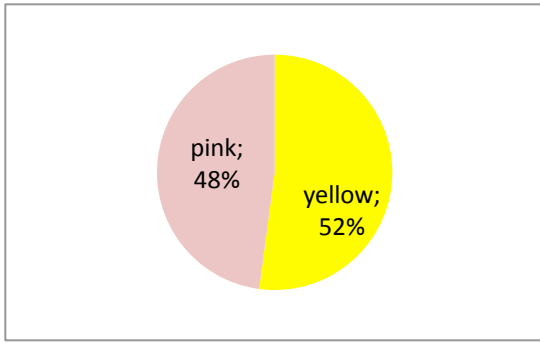

Language Arts - by Major
Enrollment for Spring 2013 as of 1/17/13

Comm Studies

includes: COMM, PSY, SOCI, BUS, THTR, MCOM, ANTH

Spanish

includes: SPAN, HIS, ENGL, SOCI

English - literature

English - writing

French

blue = all sections of course have open seats
green = some sections open, some have waitlist
yellow = all sections have waitlist
pink = all have waitlist, some of waitlists are full (class closed)
red = all waitlists are full (all closed)