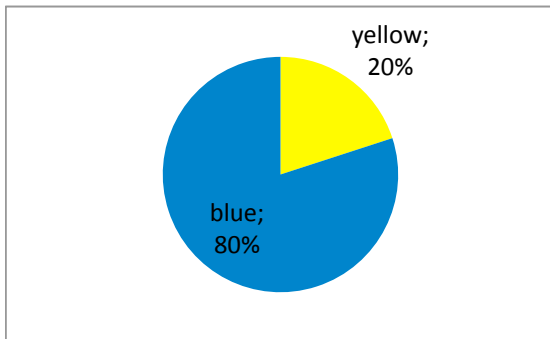

Language Arts - by Major
Enrollment for Spring 2013 as of 1/17/13

Comm Studies

includes: COMM, PSY, SOCI, BUS, THTR, MCOM, ANTH

Spanish

includes: SPAN, HIS, ENGL, SOCI

English - literature

English - writing

French

blue = all sections of course have open seats
green = some sections open, some have waitlist
yellow = all sections have waitlist
pink = all have waitlist, some of waitlists are full (class closed)
red = all waitlists are full (all closed)