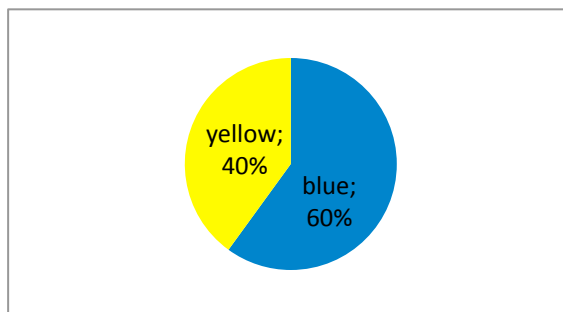

Language Arts - by Major
Enrollment for Spring 2013 as of 1/17/13

Comm Studies

includes: COMM, PSY, SOCI, BUS, THTR, MCOM, ANTH

Spanish

includes: SPAN, HIS, ENGL, SOCI

English - literature

English - writing

French

blue = all sections of course have open seats
green = some sections open, some have waitlist
yellow = all sections have waitlist
pink = all have waitlist, some of waitlists are full (class closed)
red = all waitlists are full (all closed)