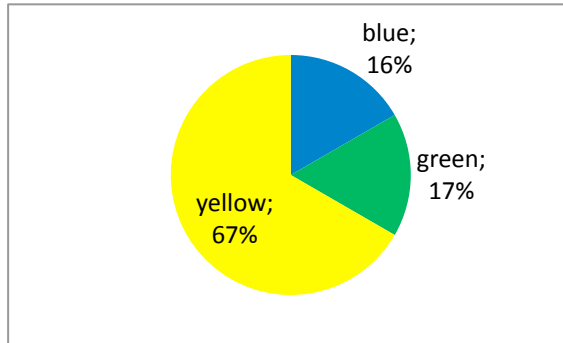

Language Arts - by Major
Enrollment for Spring 2013 as of 1/17/13

Comm Studies

includes: COMM, PSY, SOCI, BUS, THTR, MCOM, ANTH

Spanish

includes: SPAN, HIS, ENGL, SOCI

English - literature

English - writing

French

blue = all sections of course have open seats
green = some sections open, some have waitlist
yellow = all sections have waitlist
pink = all have waitlist, some of waitlists are full (class closed)
red = all waitlists are full (all closed)