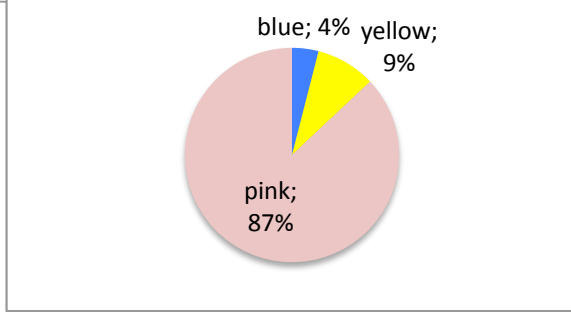

On 1/17/13 this division had 10.5% of seats open

COMM

ENGL

ESL

FRNC

JAPN

LIBS

Spring 2013 Enrollments on 1/17/13

GNST

SL

SPA

blue = all sections of course have open seats
green = some sections open, some have waitlist
yellow = all sections have waitlist
pink = all have waitlist, some of waitlists are full (class closed)
red = all waitlists are full (all closed)