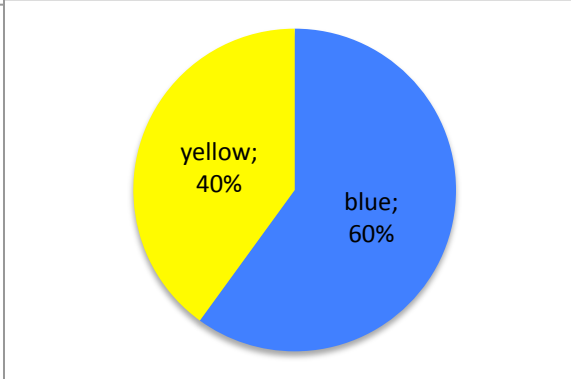

On 1/17/13 this division had 10.5% of seats open

COMM

ENGL

ESL

FRNC

JAPN

LIBS

Spring 2013 Enrollments on 1/17/13

GNST

SL

SPA

blue = all sections of course have open seats
green = some sections open, some have waitlist
yellow = all sections have waitlist
pink = all have waitlist, some of waitlists are full (class closed)
red = all waitlists are full (all closed)