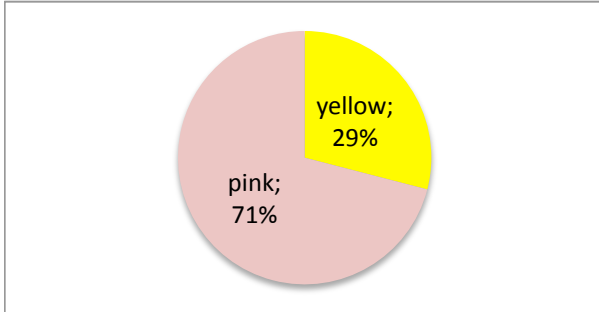

On 1/17/13 this division had 10.5% of seats open

COMM

ENGL

ESL

FRNC

JAPN

LIBS

Spring 2013 Enrollments on 1/17/13

GNST

SL

SPA

blue = all sections of course have open seats
green = some sections open, some have waitlist
yellow = all sections have waitlist
pink = all have waitlist, some of waitlists are full (class closed)
red = all waitlists are full (all closed)