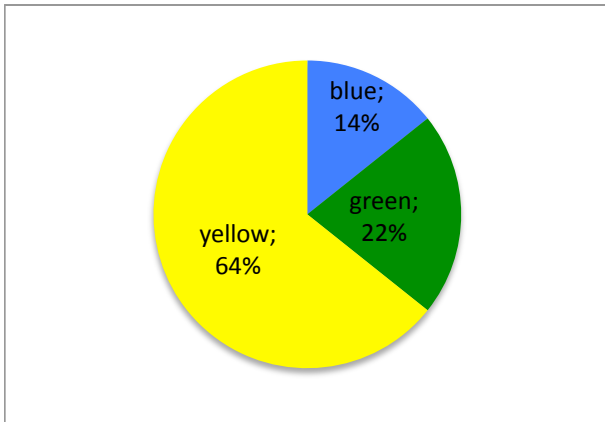

On 1/17/13 this division had 10.5% of seats open

COMM

ENGL

ESL

FRNC

JAPN

LIBS

Spring 2013 Enrollments on 1/17/13

GNST

SL

SPA

blue = all sections of course have open seats
green = some sections open, some have waitlist
yellow = all sections have waitlist
pink = all have waitlist, some of waitlists are full (class closed)
red = all waitlists are full (all closed)