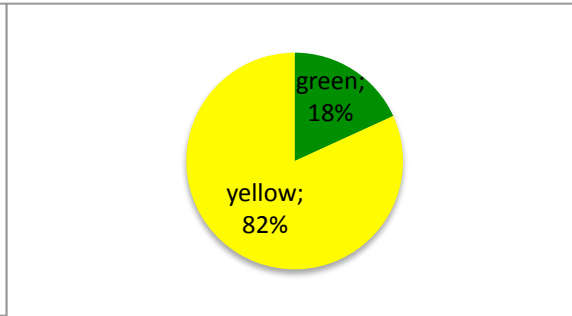

On 1/17/13 this division had 10.5% of seats open

COMM

ENGL

ESL

FRNC

JAPN

LIBS

Spring 2013 Enrollments on 1/17/13

GNST

SL

SPA

blue = all sections of course have open seats
green = some sections open, some have waitlist
yellow = all sections have waitlist
pink = all have waitlist, some of waitlists are full (class closed)
red = all waitlists are full (all closed)