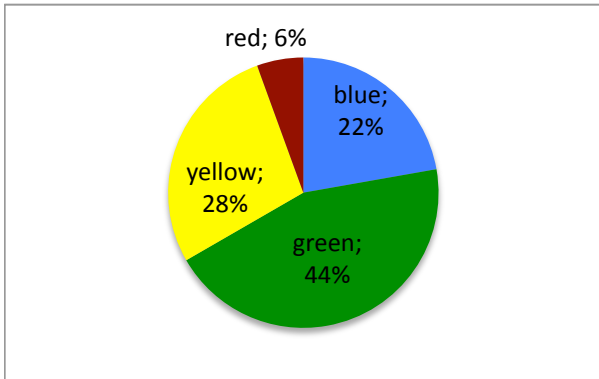

On 1/17/13 this division had 10.5% of seats open

COMM

ENGL

ESL

FRNC

JAPN

LIBS

Spring 2013 Enrollments on 1/17/13

GNST

SL

SPA

blue = all sections of course have open seats
green = some sections open, some have waitlist
yellow = all sections have waitlist
pink = all have waitlist, some of waitlists are full (class closed)
red = all waitlists are full (all closed)