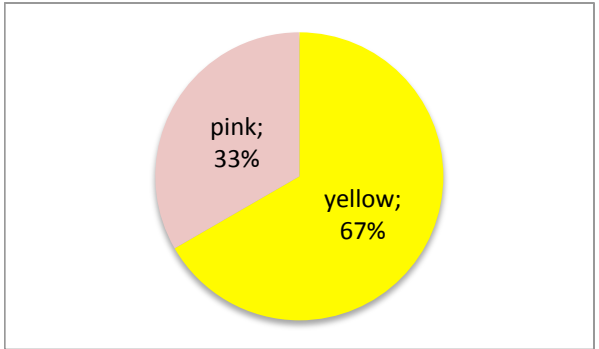

Enrollments on 1/17/13

Area A1

Area A2

Area A3

Area B1 w/o majors level

Area B2 w/o majors level

Area B3 w/o majors level

Area B4 first course only

# Enrollments on 1/17/13

Area C2

Area D

- blue = all sections of course have open seats
- green = some sections open, some have waitlist
- yellow = all sections have waitlist
- pink = all have waitlist, some of waitlists are full (class closed)
- red = all waitlists are full (all closed)