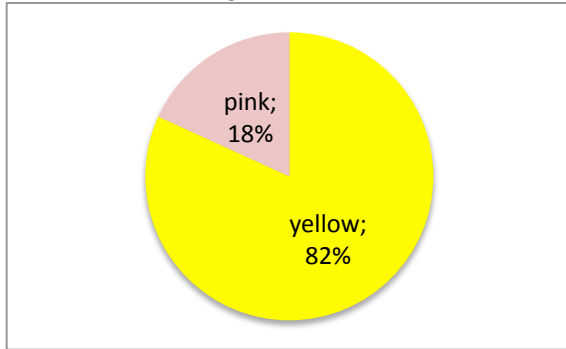

Enrollments on 1/17/13

Area A1

Area A2

Area A3

Area B1 w/o majors level

Area B2 w/o majors level

Area B3 w/o majors level

Area B4 first course only

# Enrollments on 1/17/13

Area C2

Area D

- blue = all sections of course have open seats
- green = some sections open, some have waitlist
- yellow = all sections have waitlist
- pink = all have waitlist, some of waitlists are full (class closed)
- red = all waitlists are full (all closed)