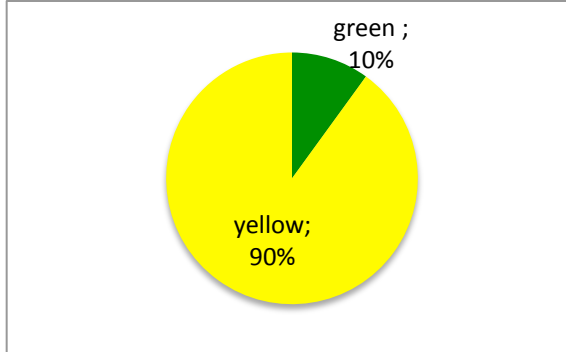

Enrollments on 1/17/13

Area A1

Area A2

Area A3

Area B1 w/o majors level

Area B2 w/o majors level

Area B3 w/o majors level

Area B4 first course only

# Enrollments on 1/17/13

Area C2

Area D

- blue = all sections of course have open seats
- green = some sections open, some have waitlist
- yellow = all sections have waitlist
- pink = all have waitlist, some of waitlists are full (class closed)
- red = all waitlists are full (all closed)