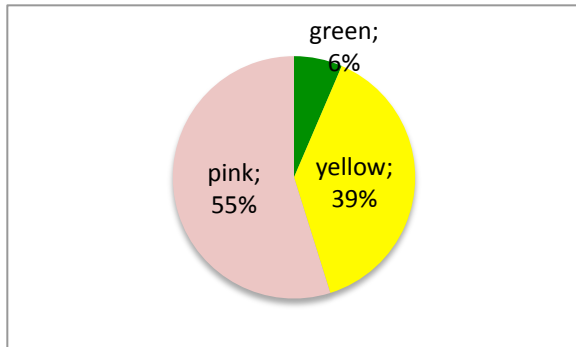

Enrollments on 1/17/13

Area A1

Area A2

Area A3

Area B1 w/o majors level

Area B2 w/o majors level

Area B3 w/o majors level

Area B4 first course only

# Enrollments on 1/17/13

Area C2

Area D

- blue = all sections of course have open seats
- green = some sections open, some have waitlist
- yellow = all sections have waitlist
- pink = all have waitlist, some of waitlists are full (class closed)
- red = all waitlists are full (all closed)