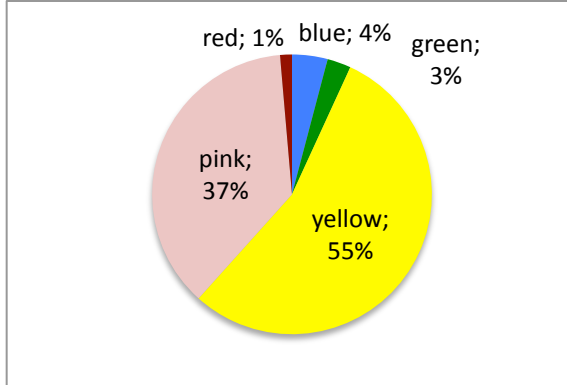

Enrollments on 1/17/13

Area A1

Area A2

Area A3

Area B1 w/o majors level

Area B2 w/o majors level

Area B3 w/o majors level

Area B4 first course only

# Enrollments on 1/17/13

Area C2

Area D

- blue = all sections of course have open seats
- green = some sections open, some have waitlist
- yellow = all sections have waitlist
- pink = all have waitlist, some of waitlists are full (class closed)
- red = all waitlists are full (all closed)