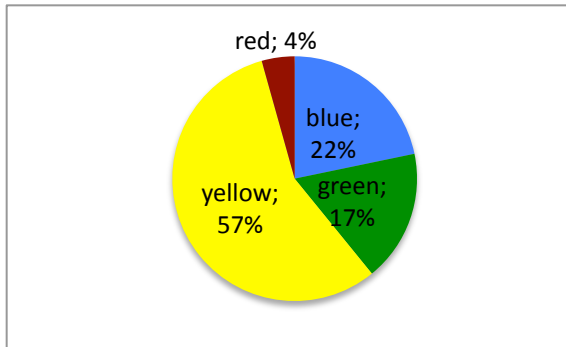

Enrollments on 1/17/13

Area A1

Area A2

Area A3

Area B1 w/o majors level

Area B2 w/o majors level

Area B3 w/o majors level

Area B4 first course only

# Enrollments on 1/17/13

Area C2

Area D

- blue = all sections of course have open seats
- green = some sections open, some have waitlist
- yellow = all sections have waitlist
- pink = all have waitlist, some of waitlists are full (class closed)
- red = all waitlists are full (all closed)