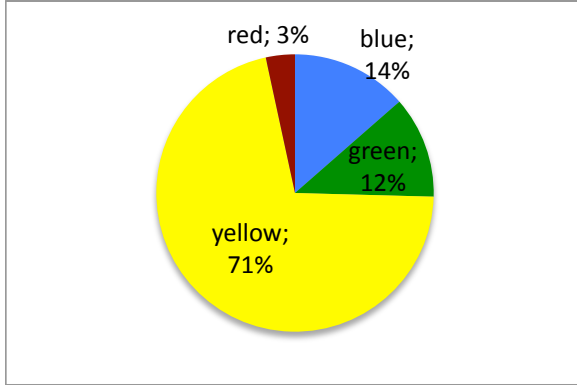

Enrollments on 1/17/13

Area A1

Area A2

Area A3

Area B1 w/o majors level

Area B2 w/o majors level

Area B3 w/o majors level

Area B4 first course only

# Enrollments on 1/17/13

Area C2

Area D

- blue = all sections of course have open seats
- green = some sections open, some have waitlist
- yellow = all sections have waitlist
- pink = all have waitlist, some of waitlists are full (class closed)
- red = all waitlists are full (all closed)