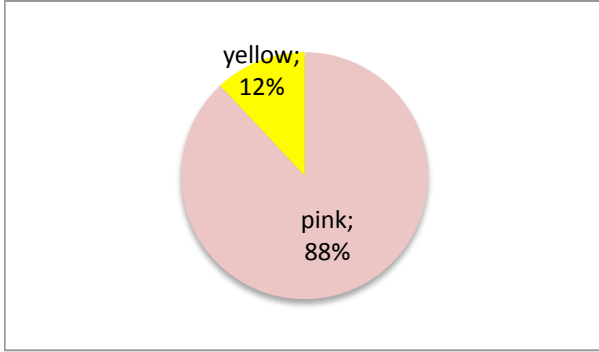

Enrollments on 1/17/13

Area A1

Area A2

Area A3

Area B1 w/o majors level

Area B2 w/o majors level

Area B3 w/o majors level

Area B4 first course only

# Enrollments on 1/17/13

Area C2

Area D

- blue = all sections of course have open seats
- green = some sections open, some have waitlist
- yellow = all sections have waitlist
- pink = all have waitlist, some of waitlists are full (class closed)
- red = all waitlists are full (all closed)