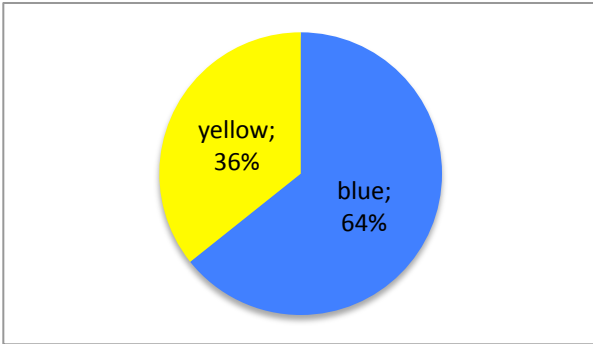

On 1/17/13 this division had 11.5% of seats open

BUS

ATEC

CAS

ENTR

ESYS

FT

Spring 2013 Enrollments on 1/17/13

INDT & MTT

REST

WELD

blue = all sections of course have open seats
green = some sections open, some have waitlist
yellow = all sections have waitlist
pink = all have waitlist, some of waitlists are full (class closed)
red = all waitlists are full (all closed)