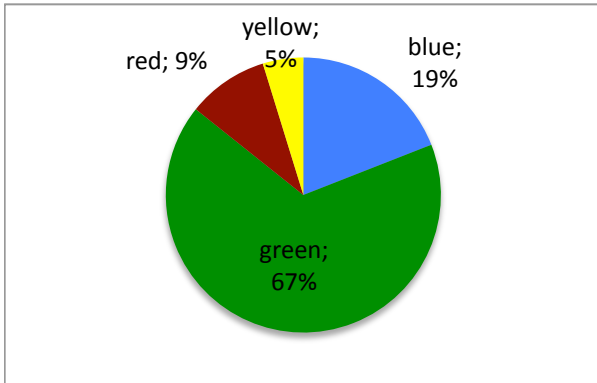

On 1/17/13 this division had 11.5% of seats open

BUS

ATEC

CAS

ENTR

ESYS

FT

Spring 2013 Enrollments on 1/17/13

INDT & MTT

REST

WELD

blue = all sections of course have open seats
green = some sections open, some have waitlist
yellow = all sections have waitlist
pink = all have waitlist, some of waitlists are full (class closed)
red = all waitlists are full (all closed)