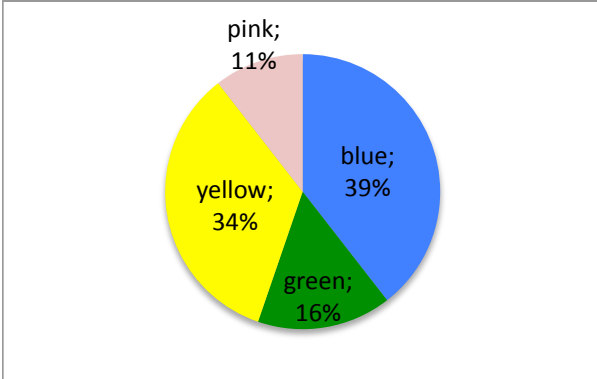

On 1/17/13 this division had 11.5% of seats open

BUS

ATEC

CAS

ENTR

ESYS

FT

Spring 2013 Enrollments on 1/17/13

INDT & MTT

REST

WELD

blue = all sections of course have open seats
green = some sections open, some have waitlist
yellow = all sections have waitlist
pink = all have waitlist, some of waitlists are full (class closed)
red = all waitlists are full (all closed)