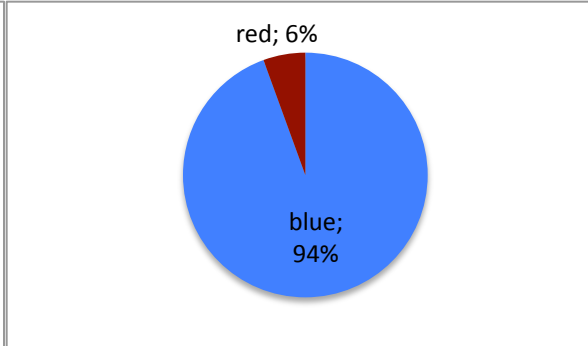

On 1/17/13 this division had 11.5% of seats open

BUS

ATEC

CAS

ENTR

ESYS

FT

Spring 2013 Enrollments on 1/17/13

INDT & MTT

REST

WELD

blue = all sections of course have open seats
green = some sections open, some have waitlist
yellow = all sections have waitlist
pink = all have waitlist, some of waitlists are full (class closed)
red = all waitlists are full (all closed)