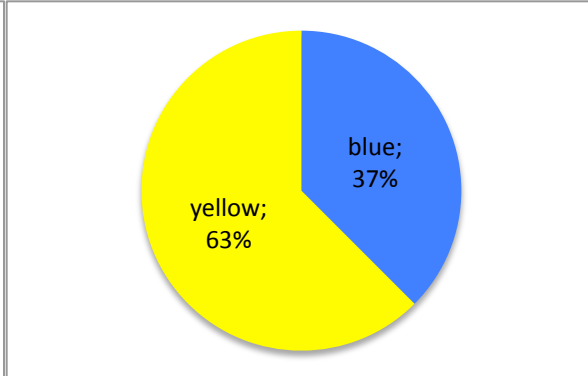

On 1/17/13 this division had 11.5% of seats open

BUS

ATEC

CAS

ENTR

ESYS

FT

Spring 2013 Enrollments on 1/17/13

INDT & MTT

REST

WELD

blue = all sections of course have open seats
green = some sections open, some have waitlist
yellow = all sections have waitlist
pink = all have waitlist, some of waitlists are full (class closed)
red = all waitlists are full (all closed)