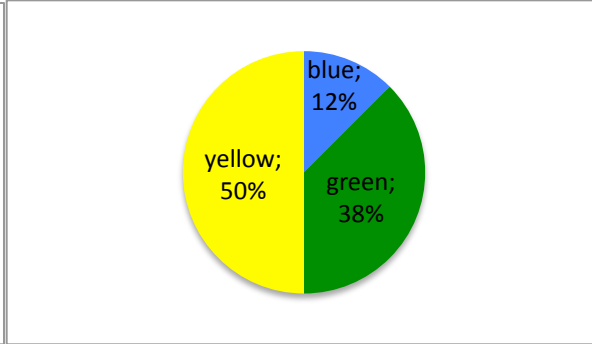

On 1/17/13 this division had 11.5% of seats open

BUS

ATEC

CAS

ENTR

ESYS

FT

Spring 2013 Enrollments on 1/17/13

INDT & MTT

REST

WELD

blue = all sections of course have open seats
green = some sections open, some have waitlist
yellow = all sections have waitlist
pink = all have waitlist, some of waitlists are full (class closed)
red = all waitlists are full (all closed)