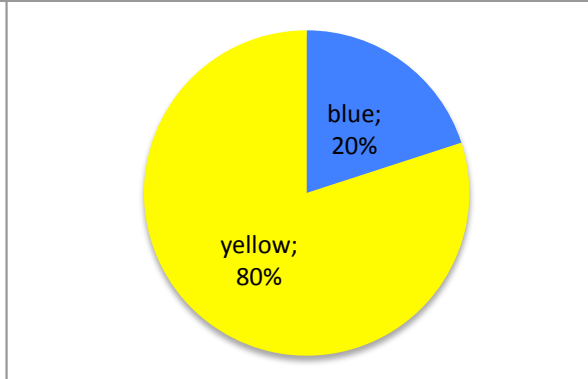

On 1/17/13 this division had 11.5% of seats open

BUS

ATEC

CAS

ENTR

ESYS

FT

Spring 2013 Enrollments on 1/17/13

INDT & MTT

REST

WELD

blue = all sections of course have open seats
green = some sections open, some have waitlist
yellow = all sections have waitlist
pink = all have waitlist, some of waitlists are full (class closed)
red = all waitlists are full (all closed)