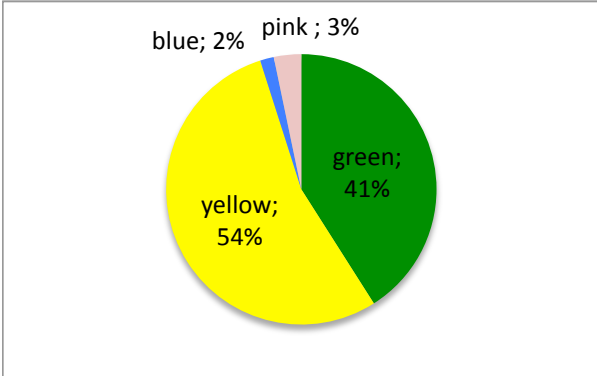

On 1/17/13 this division had 11.5% of seats open

BUS

ATEC

CAS

ENTR

ESYS

FT

Spring 2013 Enrollments on 1/17/13

INDT & MTT

REST

WELD

blue = all sections of course have open seats
green = some sections open, some have waitlist
yellow = all sections have waitlist
pink = all have waitlist, some of waitlists are full (class closed)
red = all waitlists are full (all closed)