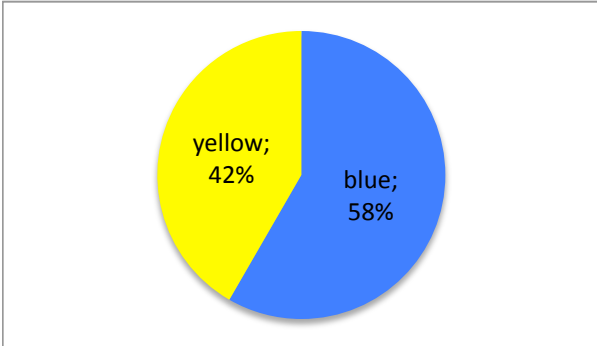

On 1/17/13 this division had 11.5% of seats open

BUS

ATEC

CAS

ENTR

ESYS

FT

Spring 2013 Enrollments on 1/17/13

INDT & MTT

REST

WELD

blue = all sections of course have open seats
green = some sections open, some have waitlist
yellow = all sections have waitlist
pink = all have waitlist, some of waitlists are full (class closed)
red = all waitlists are full (all closed)