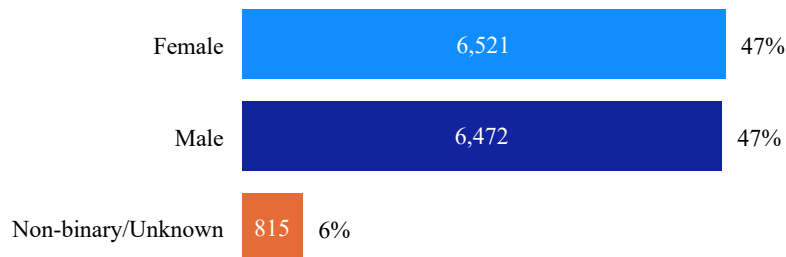

Five-Year Trend (Headcount)

Race-Ethnicity

African-American/Black	1,221	8.8%
Asian American	2,108	15.3%
Filipinx	889	6.4%
Latinx	6,143	44.5%
Multi-Racial	800	5.8%
Native American and Alaska Native	17	0.1%
Pacific Islander	191	1.4%
Unknown	350	2.5%
White	2,089	15.1%

Age

Low Income

Low Income*	5,833	42%
Other Students	7,975	58%

*Low income was defined as receiving PELL and/or CAL Promise grants.

Gender

Citizenship

U.S. Citizen	12,205	88%
Permanent Resident	837	6%
Student Visa	85	1%
Other	681	5%