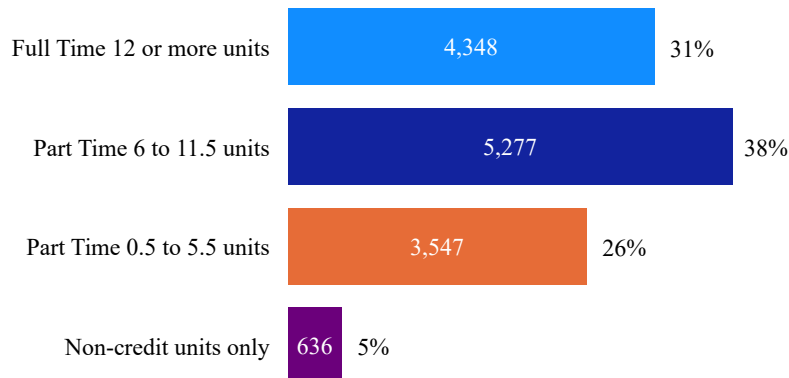

Five-Year Trend (Headcount)

Race-Ethnicity

African-American/Black	1,221	8.8%
Asian American	2,108	15.3%
Filipinx	889	6.4%
Latinx	6,143	44.5%
Multi-Racial	800	5.8%
Native American and Alaska Native	17	0.1%
Pacific Islander	191	1.4%
Unknown	350	2.5%
White	2,089	15.1%

Age

Low Income

Low Income*	5,833	42%
Other Students	7,975	58%

*Low income was defined as receiving PELL and/or CAL Promise grants.

Gender

Citizenship

U.S. Citizen	12,205	88%
Permanent Resident	837	6%
Student Visa	85	1%
Other	681	5%

Attendance Status

Educational Goal

Transfer (with/without AA/AS)	6,543	47%
AA/AS Degree Only	1,250	9%
Job Training	2,951	21%
Personal Development	1,163	8%
Undecided	1,611	12%
Other/Unknown	290	2%

First Generation