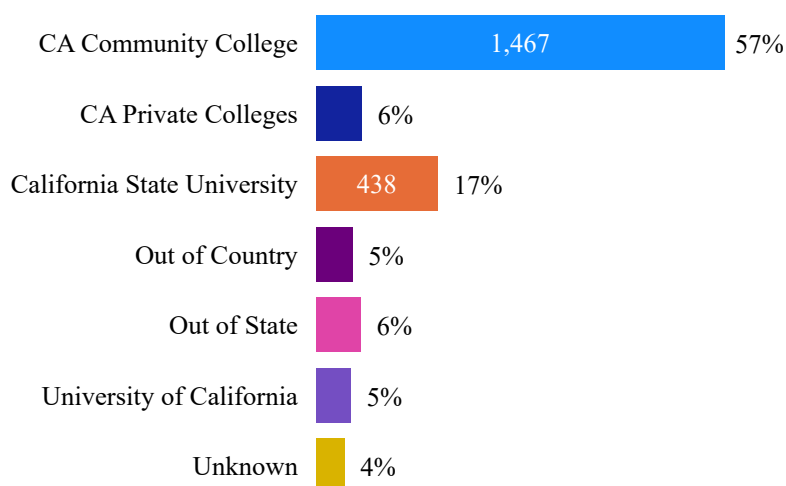

Chabot College | www.chabotcollege.edu

Enrollment Status

First time any college	3,082	22%
First time transfer	1,457	11%
Returning transfer	1,133	8%
Continuing	7,339	53%
In High School	797	6%

Residence

Hayward*	4,437	32%
San Leandro*	1,839	13%
Oakland	983	7%
Castro Valley*	930	7%
Union City*	722	5%
San Lorenzo*	644	5%
Fremont	521	4%
Dublin*	234	2%
Tracy	227	2%
Livermore*	217	2%
Pleasanton*	186	1%
Newark	148	1%
San Jose	118	1%
San Ramon	111	1%
Alameda	108	1%
San Diego	103	1%
Other	2,280	17%

Transfer Students: Previous College

Note: *Cities in the District include Castro Valley, Hayward, San Leandro, San Lorenzo, Union City, Dublin, Livermore, and Pleasanton.

Official Residence (tuition purposes)