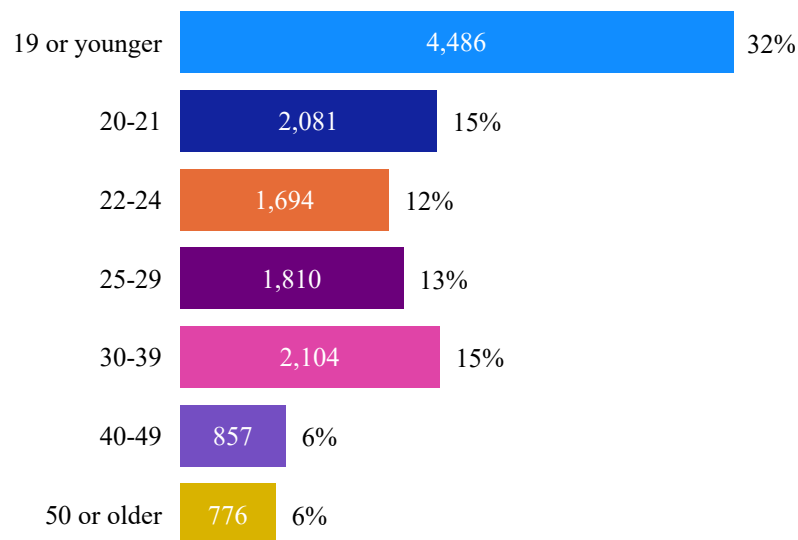

Age

Low Income

Low Income*	5,833	42%
Other Students	7,975	58%

*Low income was defined as receiving PELL and/or CAL Promise grants.