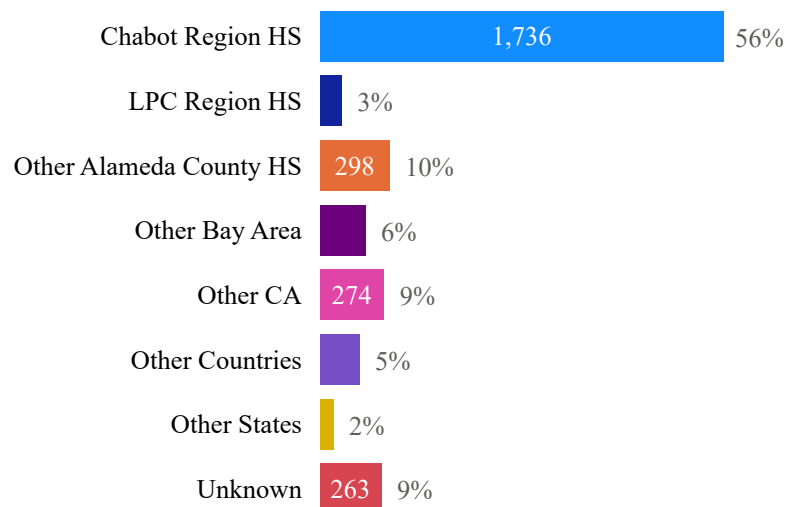

High School Region for First-Time Any College Students