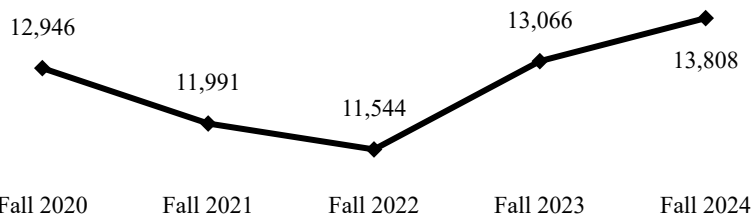

Fall 2024 Fact Sheet Final

Chabot College | www.chabotcollege.edu

Student Enrollment

Unduplicated Headcount	13,808
Full-Time Equivalent (FTES)	4,535.5*

*From the CLPCCD Argos Tool, as of 3/11/2025 (no exclusions)

Five-Year Trend (Headcount)

Race-Ethnicity

African-American/Black	1,221	8.8%
Asian American	2,108	15.3%
Filipinx	889	6.4%
Latinx	6,143	44.5%
Multi-Racial	800	5.8%
Native American and Alaska Native	17	0.1%
Pacific Islander	191	1.4%
Unknown	350	2.5%
White	2,089	15.1%