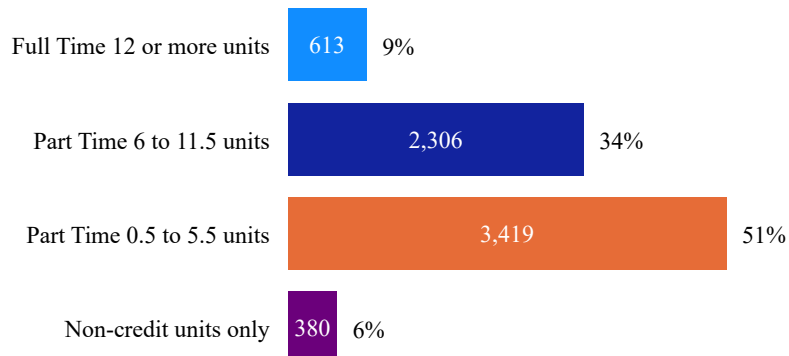

Attendance Status

Educational Goal

Transfer (with/without AA/AS)	3,174	47%
AA/AS Degree Only	495	7%
Job Training	851	13%
Personal Development	812	12%
Undecided	787	12%
Other/Unknown	599	9%

First Generation

First Generation to attend College	2,570	41%
Parent w/ some college or BA/BS or Higher	3,670	59%

Annual Enrollment (2023-2024)

Unduplicated Headcount (Sum 23, Fall 23 & Spr 24) **19,636**