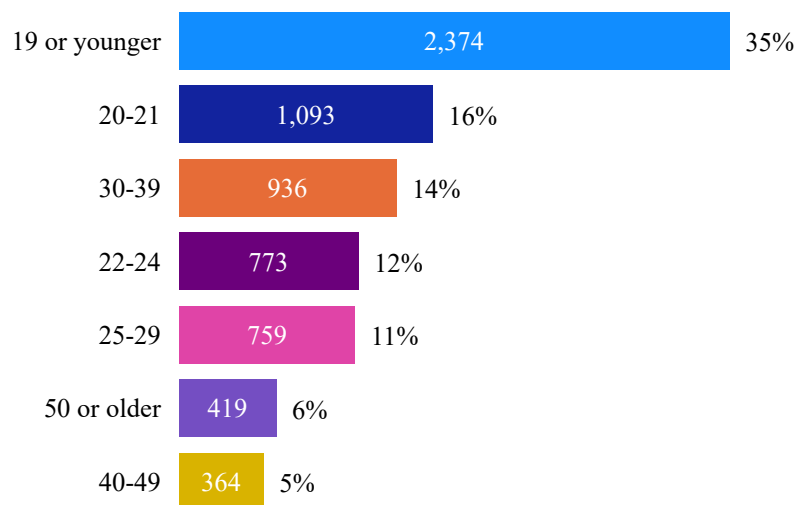

Age

Low Income

Low Income*	2,602	39%
Other Students	4,116	61%

*Low income was defined as receiving PELL and/or CAL Promise grants.