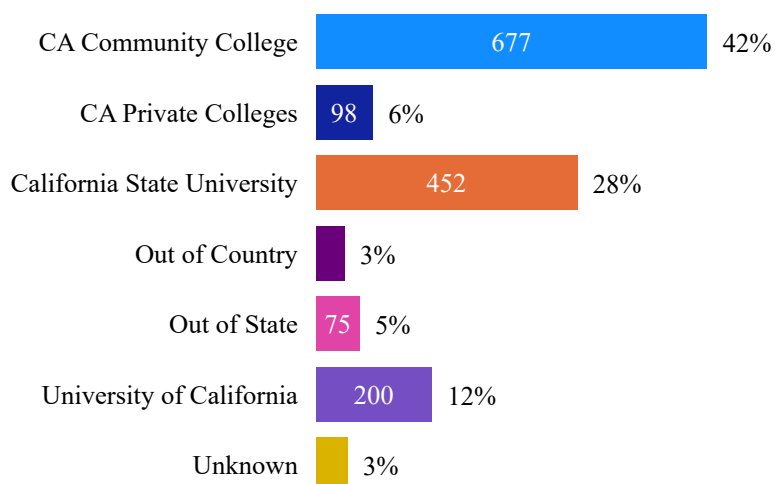

Summer 2024 Fact Sheet

Chabot College | www.chabotcollege.edu

Enrollment Status

First time any college	584	9%
First time transfer	1,049	16%
Returning transfer	556	8%
Returning	1	0%
Continuing	3,791	56%
In High School	737	11%

Transfer Students: Previous College