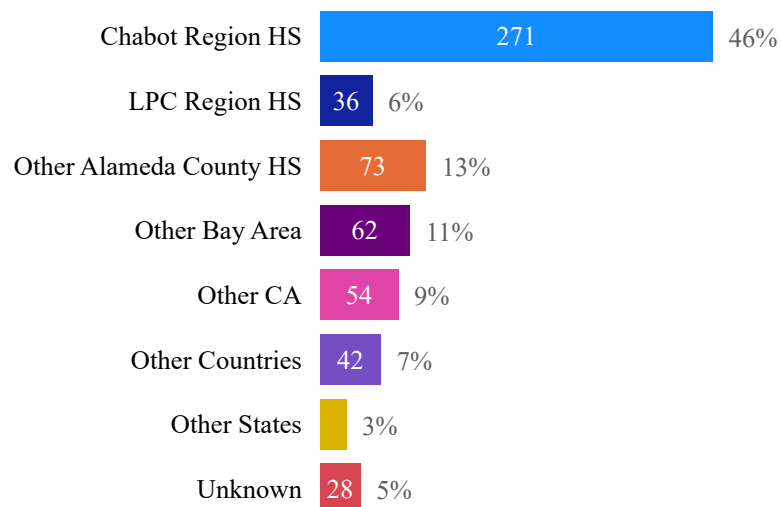

High School Region for First-Time Any College Students