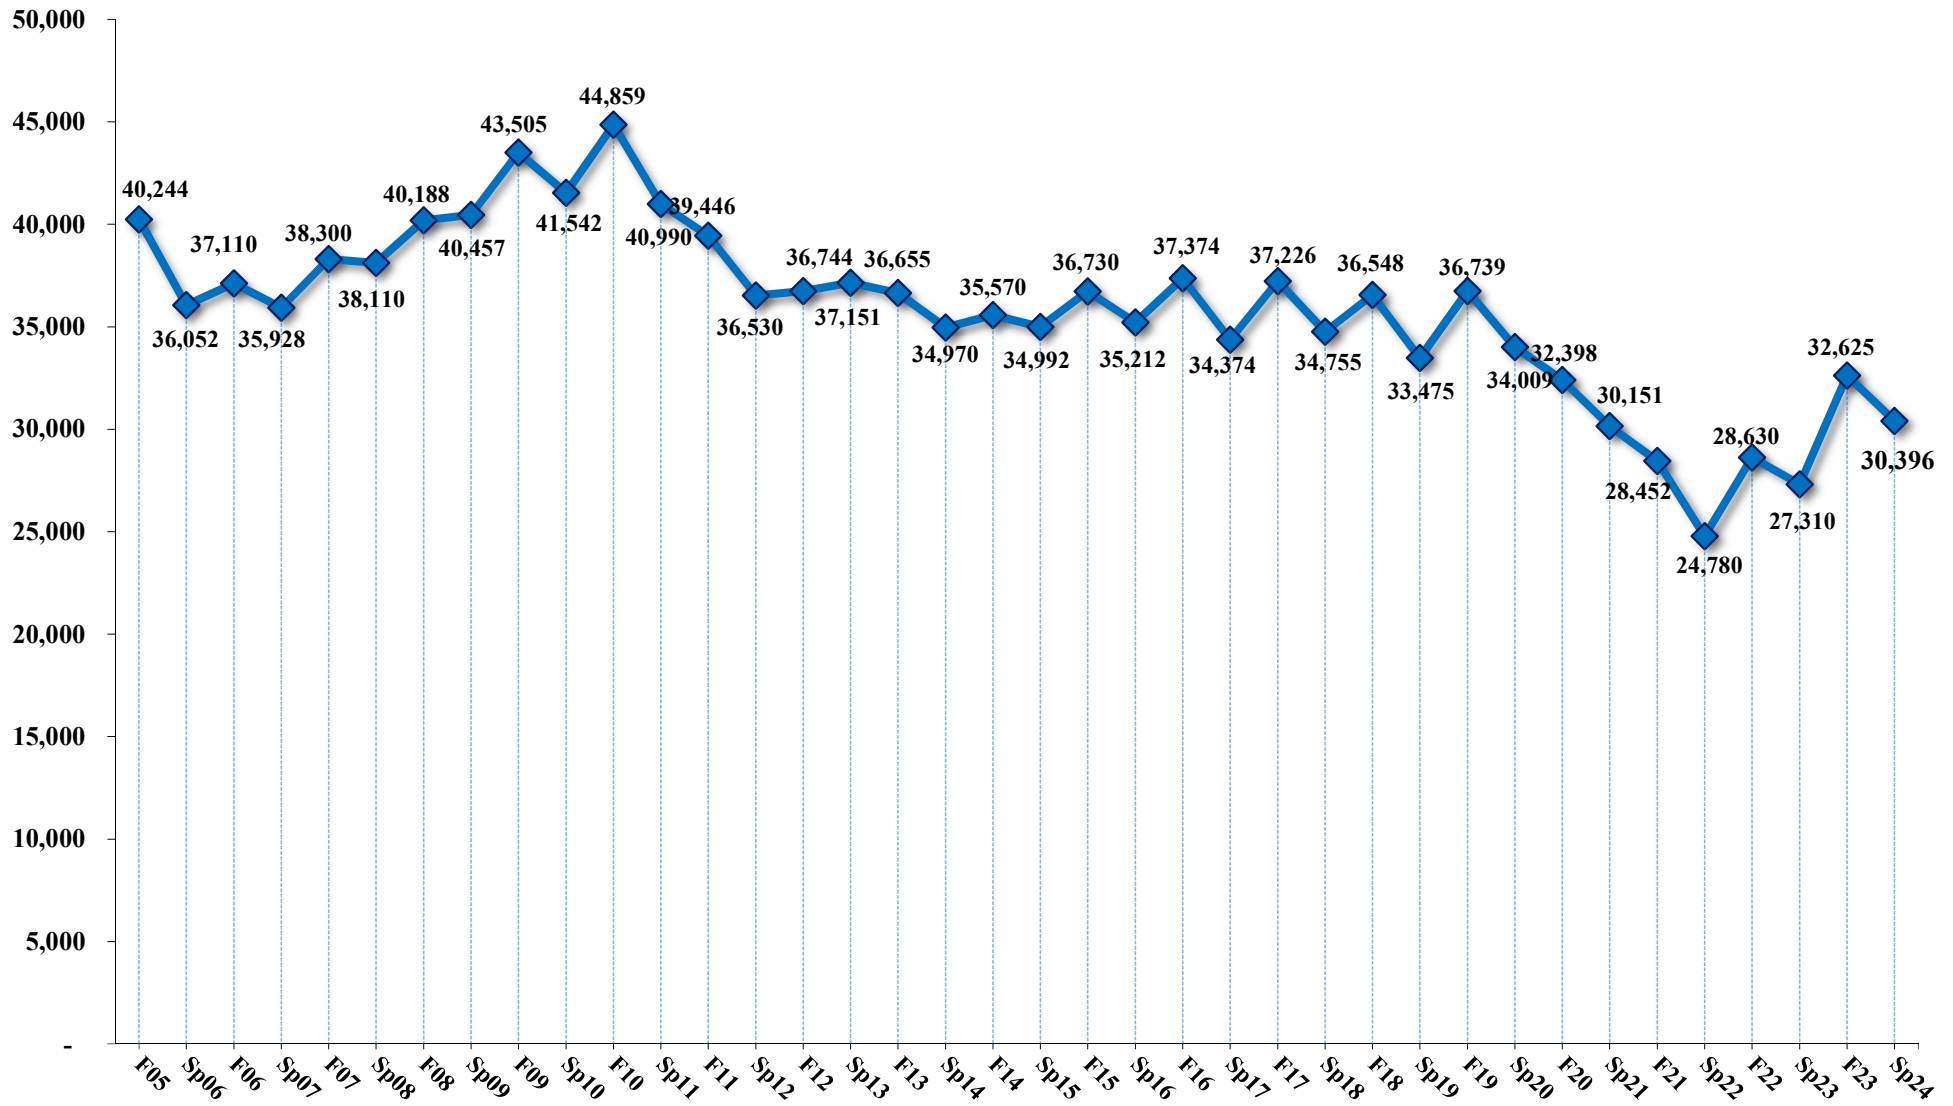

Chabot College Total Number of Unduplicated Headcounts Fall 2005 to Spring 2024

*Note: Students who enrolled in Tutoring 200 only were not counted.
Source: Chabot College Office of Research, Planning, and Institutional Effectiveness*

Chabot College Total Number of Enrollments (Class Seats) Fall 2005 to Spring 2024

Note: Enrollments in Tutoring 200 were not counted.

Source: Chabot College Office of Research, Planning, and Institutional Effectiveness