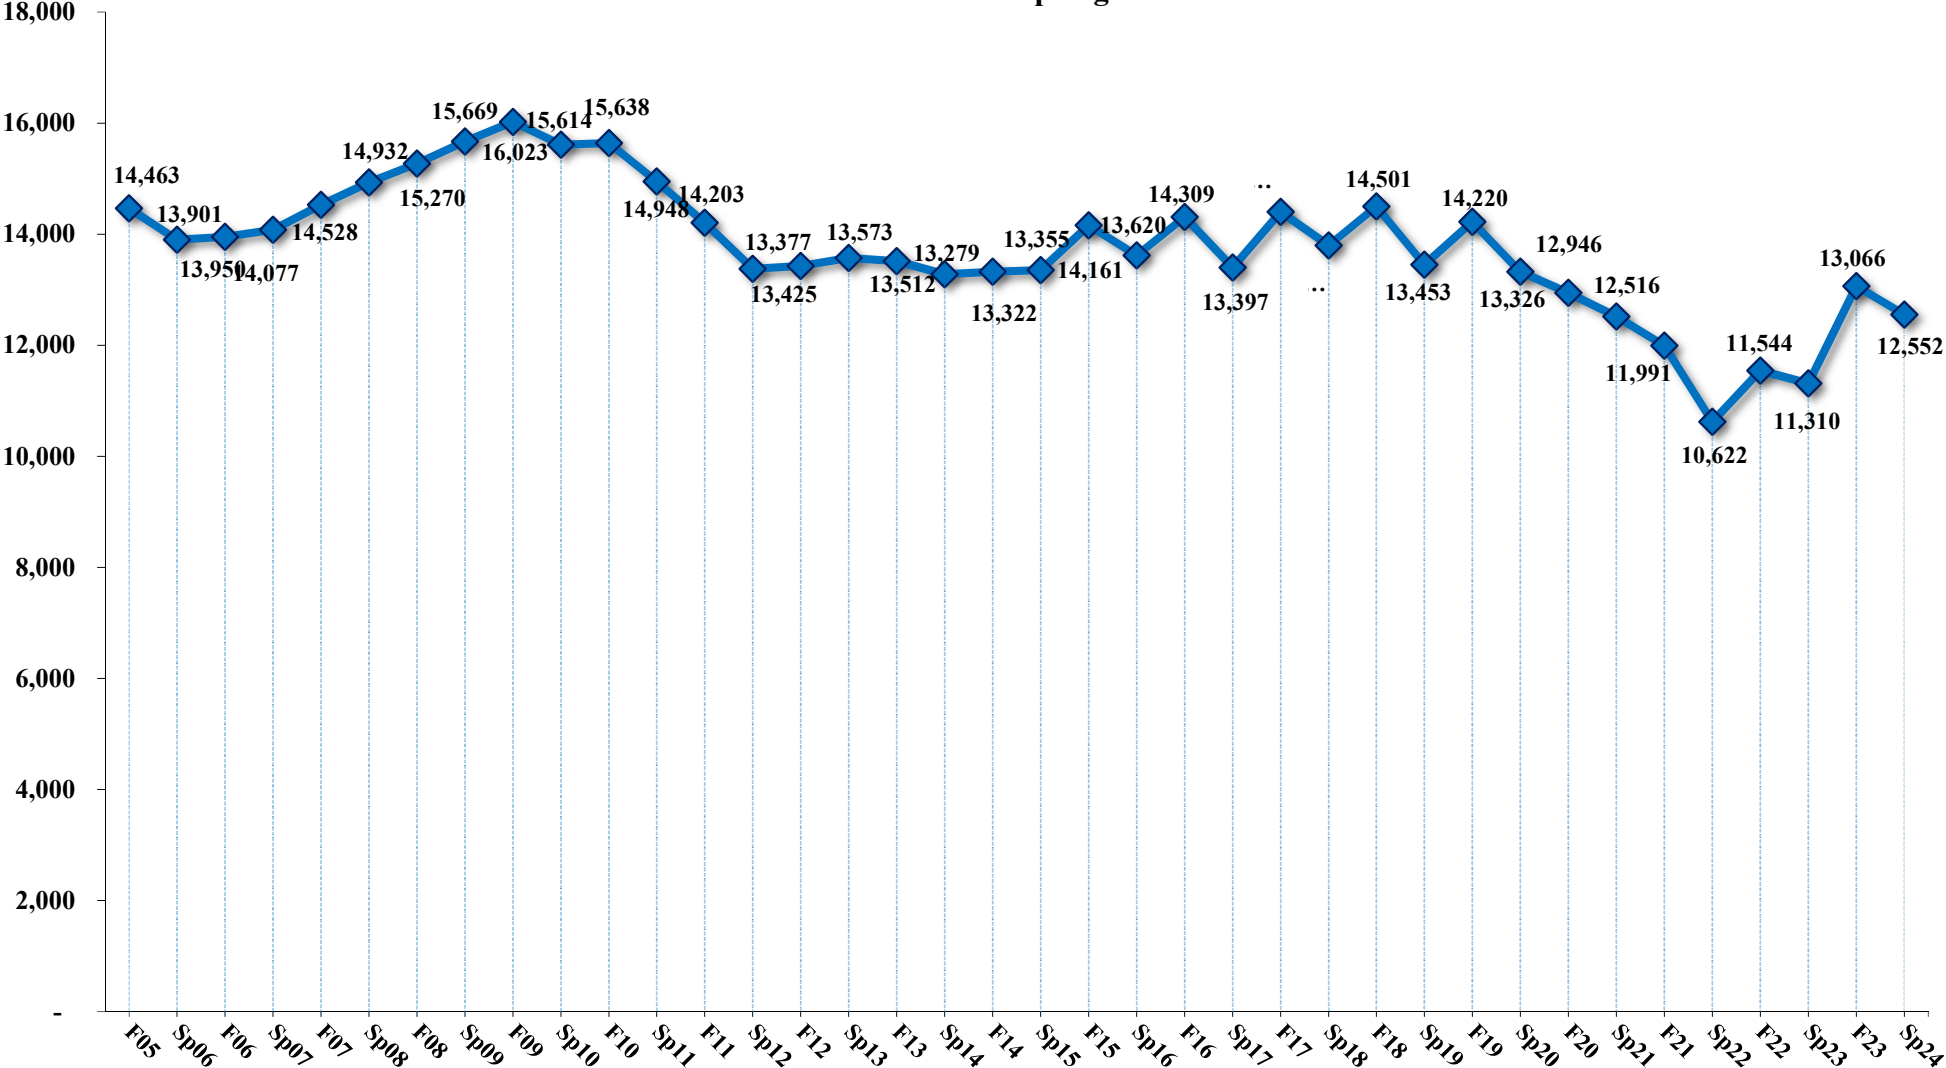

Chabot College Total Number of Unduplicated Headcounts Fall 2005 to Spring 2024

*Note: Students who enrolled in Tutoring 200 only were not counted.
Source: Chabot College Office of Research, Planning, and Institutional Effectiveness*

Chabot College Total Number of Enrollments (Class Seats) Fall 2005 to Spring 2024

Note: Enrollments in Tutoring 200 were not counted.

Source: Chabot College Office of Research, Planning, and Institutional Effectiveness