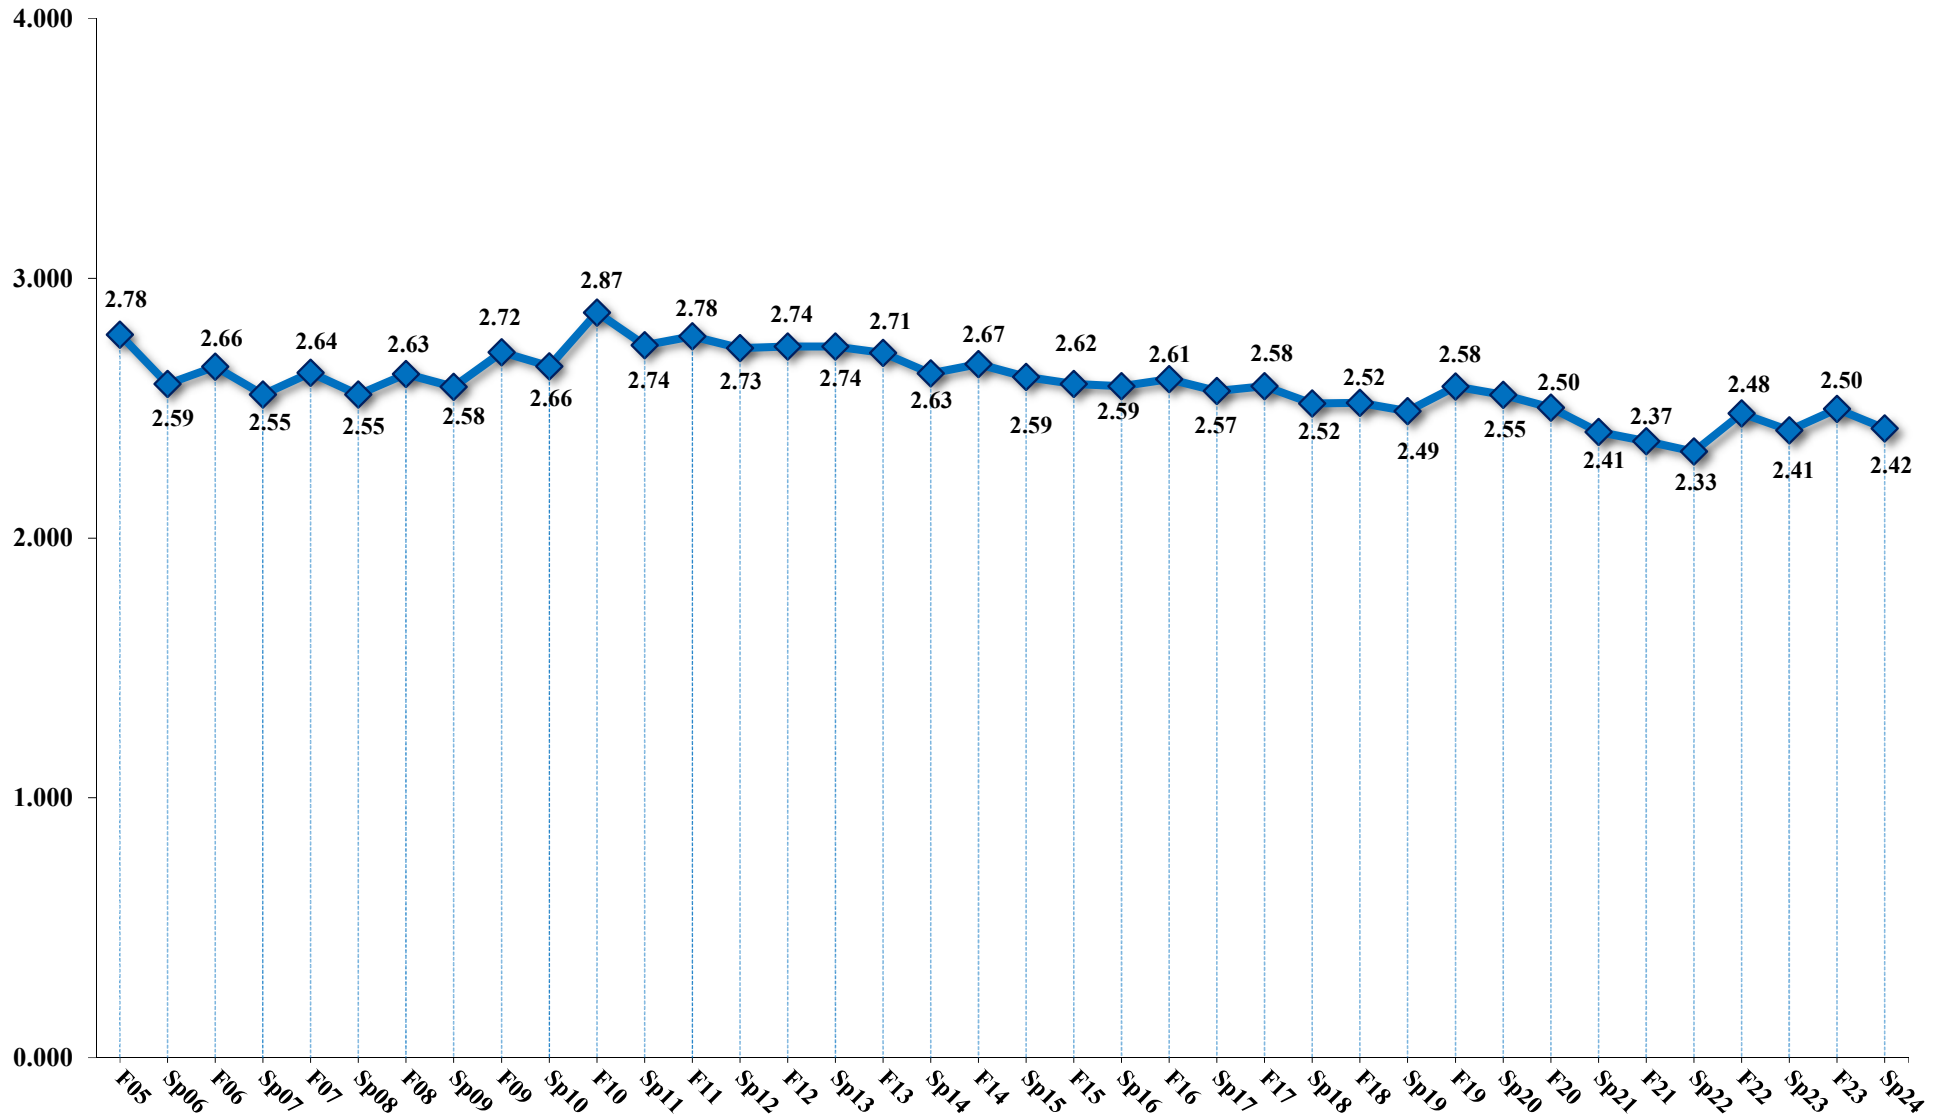

Chabot College Enrollments (Class Seats) per Student Fall 2005 to Spring 2024

Source: Chabot College Office of Research, Planning, and Institutional Effectiveness